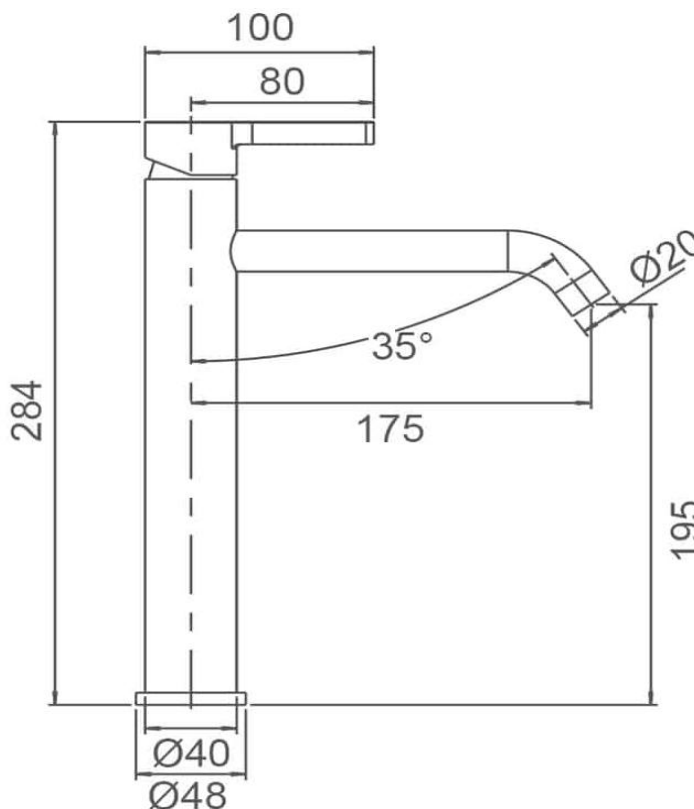

# KENZO TOWER MIXER

**WELS:** 5 Star 6L/min  
**WELS Reg No:** T36595  
**Pressure Rating:** Min 150KPa - Max 500KPa  
**Temperature Rating:** Min 1°C - Max 75°C

SPECIFICATIONS

-  Chrome  
**WT 6502**
-  Brushed Nickel  
**WT 6502Bn**
-  Gunmetal  
**WT 6502GM**
-  Matt Black  
**WT 6502MK**
-  Brushed Brass  
**WT 6502BB**
-  Champagne Copper  
**WT 6502CC**